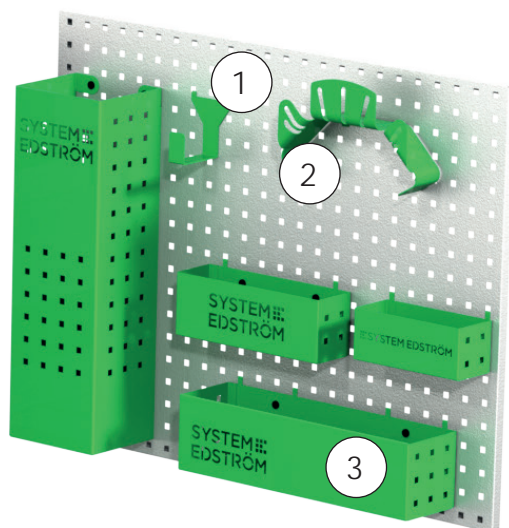

ACCESSORIES

Pos.	Description
1	Universal hook
2	Cable/Hose rack
3	Pegboard basket
4	Vice and holders
5	Case support
6	Plastic bins
7	Drawer inserts
8	Shelf dividers
9	Tool case/File holder
10	Tool case
11	Gas bottle holders
12	Can/Tube holder